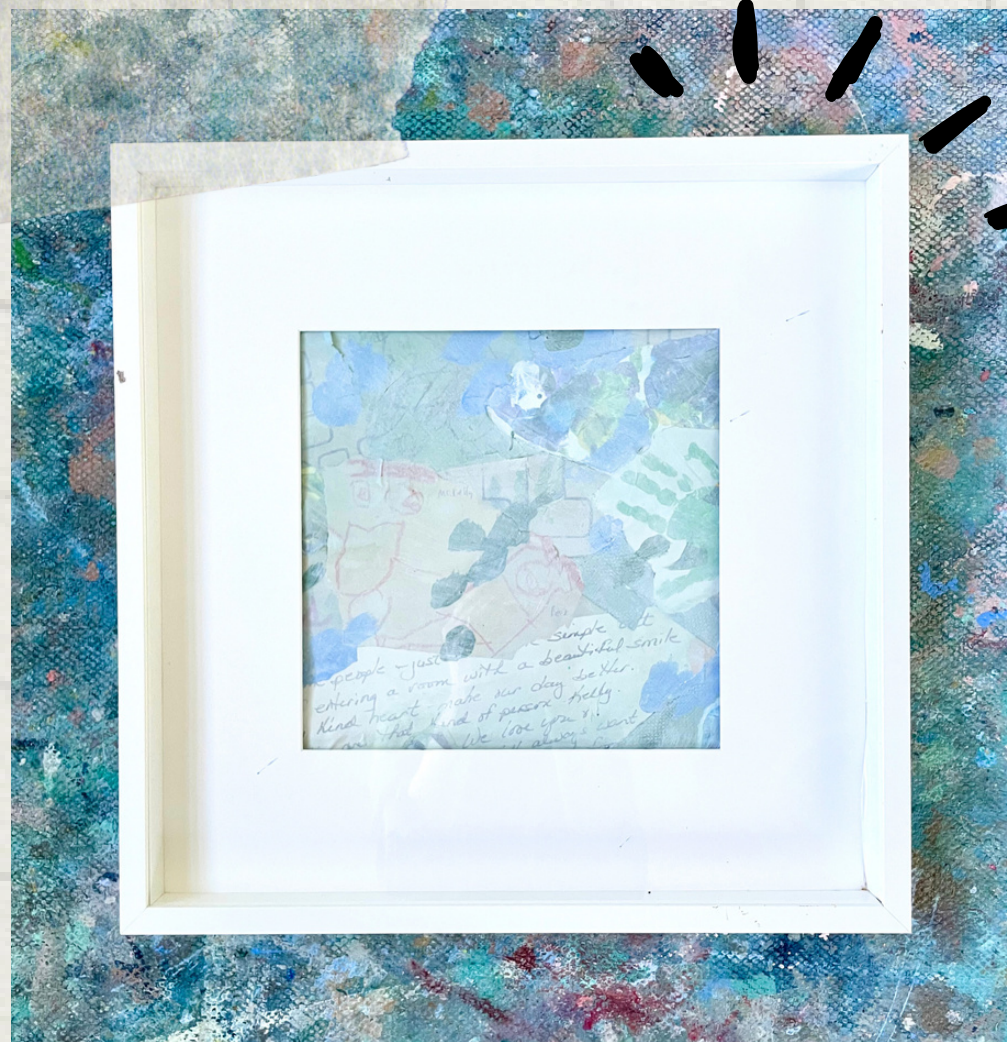

get started

commemorative collage spots will be available at KellyTerrellArt.com, when the studio schedule allows.

stay in the loop via KTA email updates!

50% deposit will secure your commission spot and give us the info we need to send a Memory Box your way to get started.